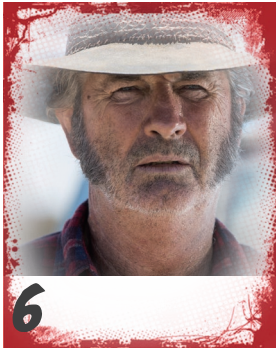

# SPOOKY CHARACTERS

A BucketRace Games Quiz (HARD LEVEL)

TEAM NAME: \_\_\_\_\_

QUIZ DATE \_\_\_\_\_

**DON'T MISS OUT!**

DIFFICULTY:  
**HARD**

For a chance to WIN our PRIZE DRAW\*, go on [www.bucketrace.com/sign-up](http://www.bucketrace.com/sign-up)  
BucketRace games is the UK's largest FREE quirky quizzes resource.